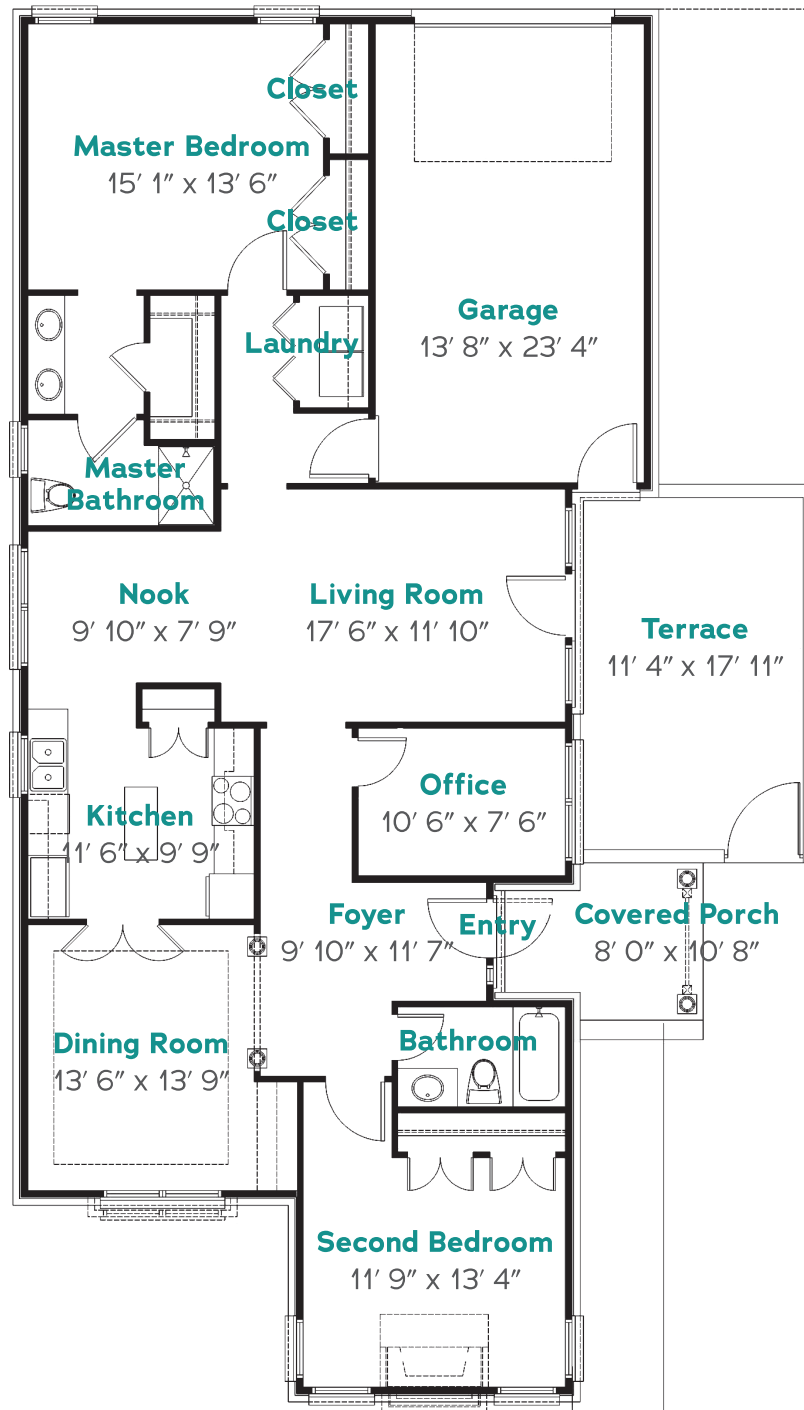

Ashley Patio Home

2 Bed / 2 Bath | 1,450 – 2,100 sq. ft.

Local (843) 216-2222 | Toll-Free (800) 940-7435 | frankeatseaside.org

Floor plans may vary slightly. Not drawn to scale.

2 Bed / 2 Bath | 1,450 – 2,100 sq. ft.

Local (843) 216-2222 | Toll-Free (800) 940-7435 | frankeatseaside.org

Floor plans may vary slightly. Not drawn to scale.