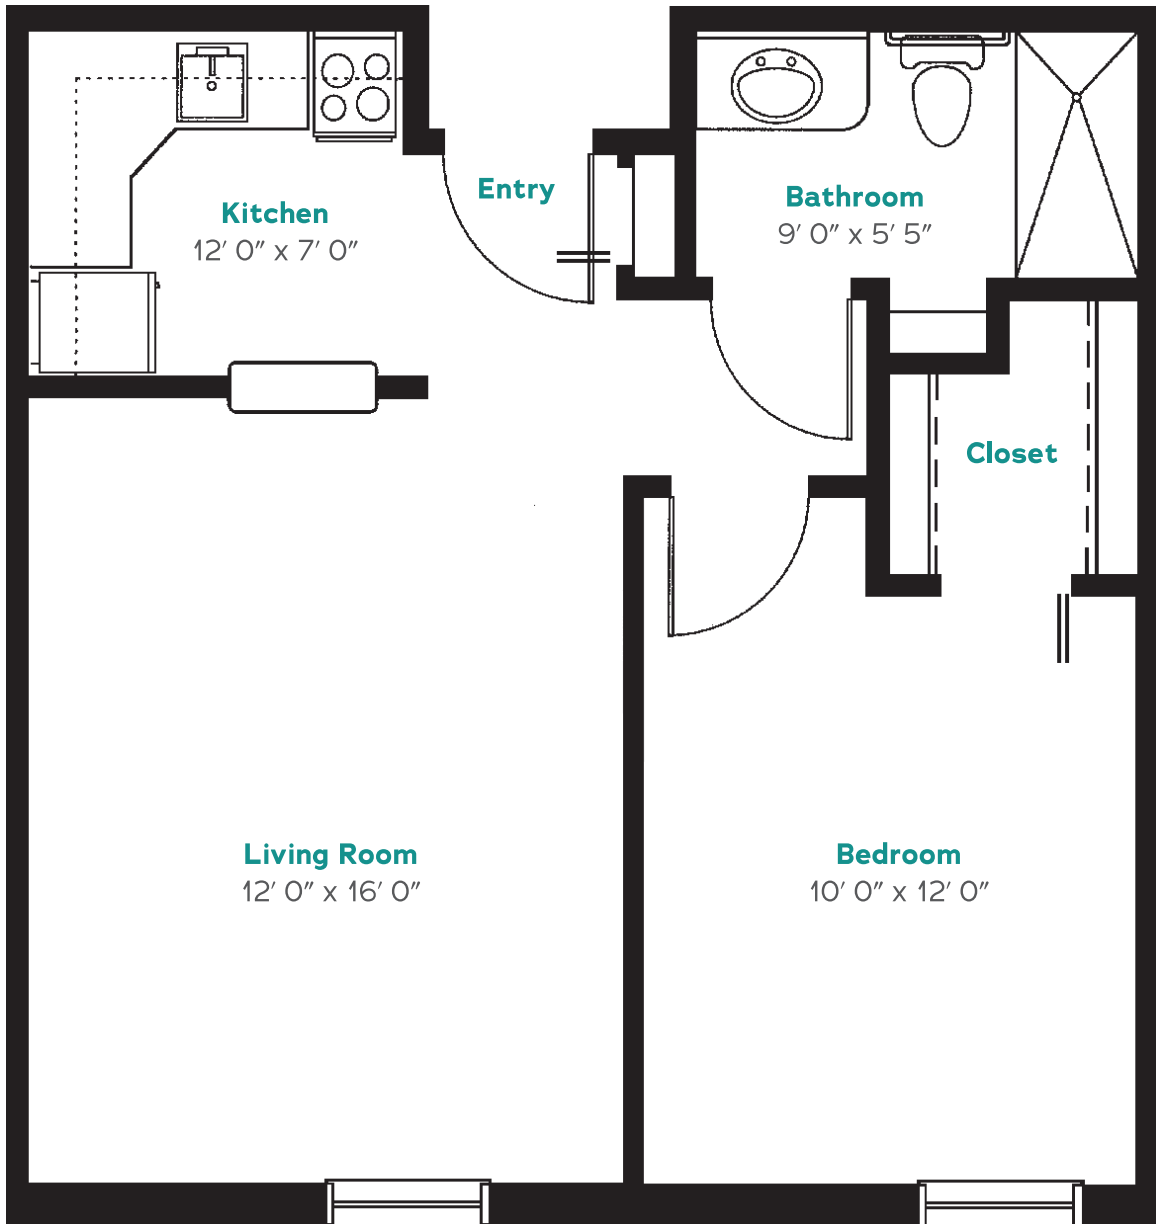

One-Bedroom Rental Apartment

1 Bed / 1 Bath | 520 sq. ft.

General (843) 856-4713 | frankeatseaside.org

Floor plans may vary slightly. Not drawn to scale.

One-Bedroom Rental Apartment

1 Bed / 1 Bath | 520 sq. ft.

General (843) 856-4713 | frankeatseaside.org

Floor plans may vary slightly. Not drawn to scale.