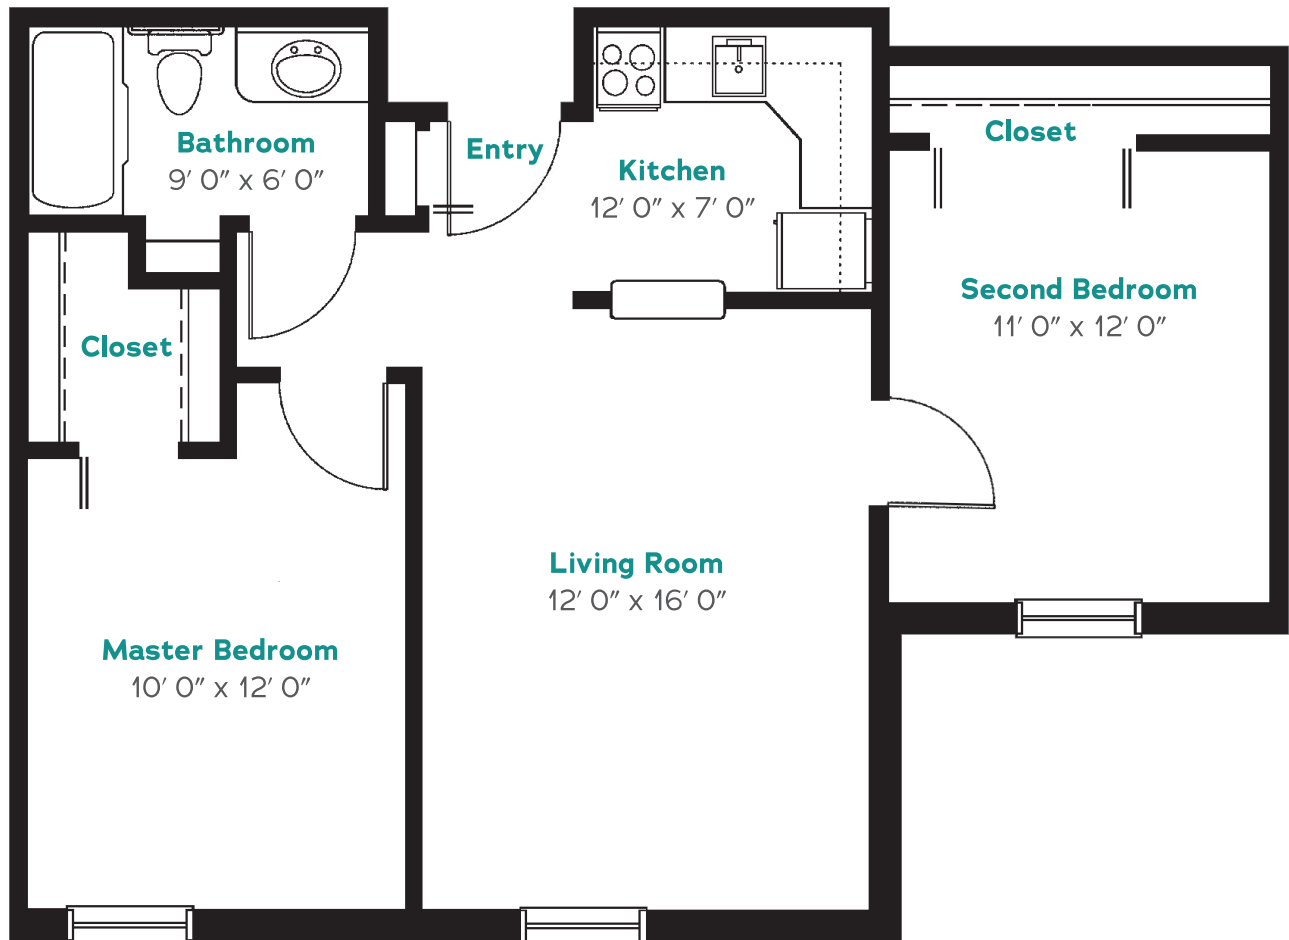

Two-Bedroom Rental Apartment

2 Bed / 1 Bath | 670 sq. ft.

General (843) 856-4713 | frankeatseaside.org

Floor plans may vary slightly. Not drawn to scale.

Two-Bedroom Rental Apartment

2 Bed / 1 Bath | 670 sq. ft.

General (843) 856-4713 | frankeatseaside.org

Floor plans may vary slightly. Not drawn to scale.