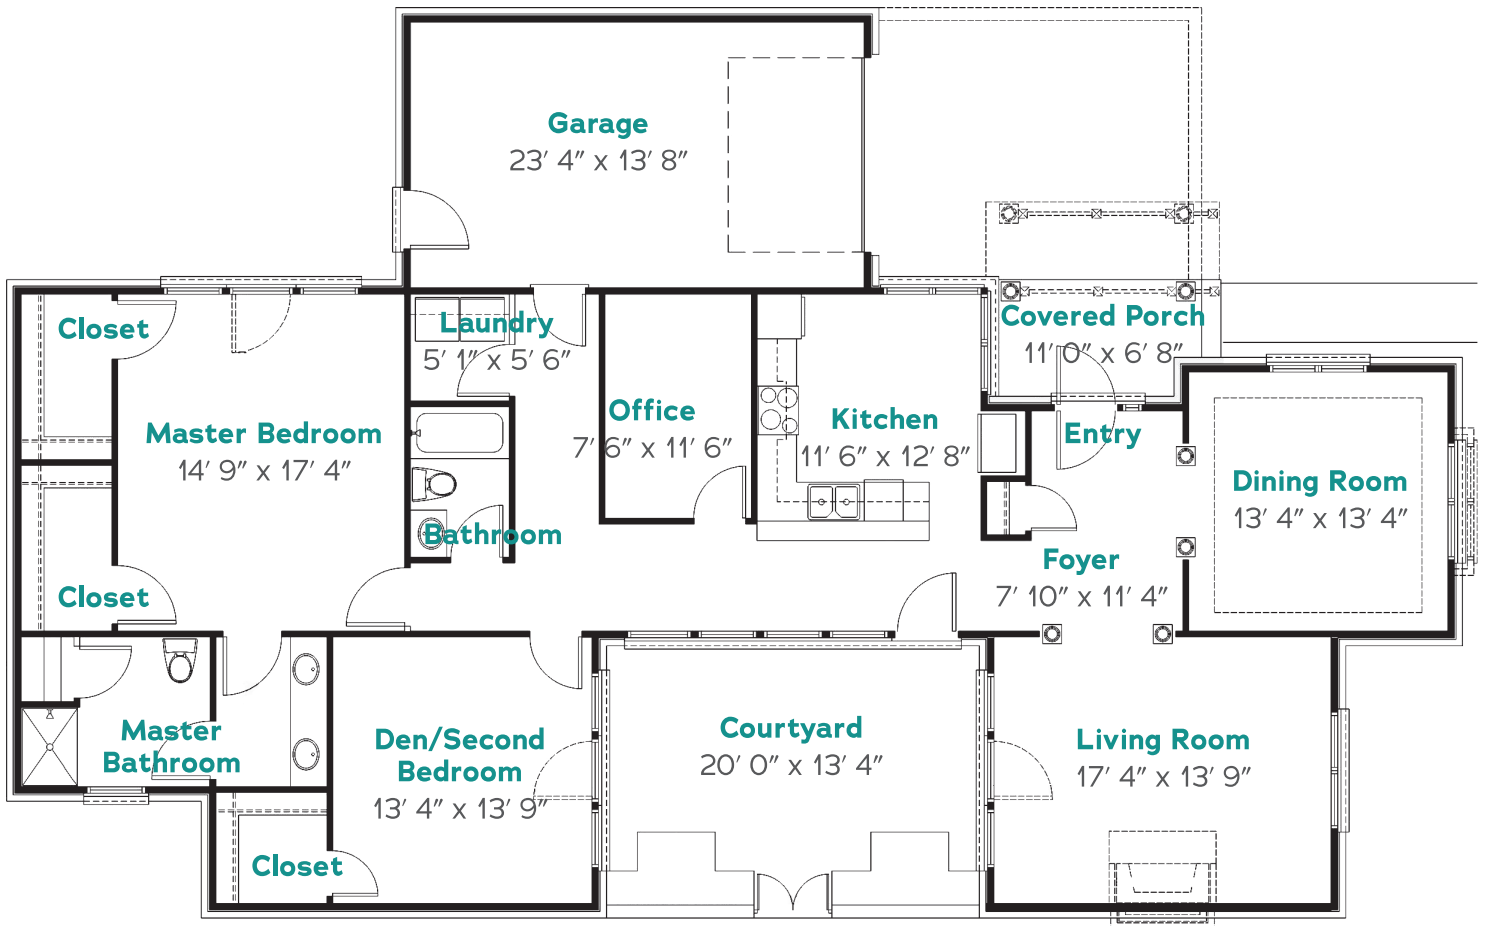

Dorchester Patio Home

2 Bed / 2 Bath | 1,800 – 2,400 sq. ft.

Local (843) 216-2222 | Toll-Free (800) 940-7435 | frankeatseaside.org

Floor plans may vary slightly. Not drawn to scale.

Dorchester Patio Home

2 Bed / 2 Bath | 1,800 – 2,400 sq. ft.

Local (843) 216-2222 | Toll-Free (800) 940-7435 | frankeatseaside.org

Floor plans may vary slightly. Not drawn to scale.