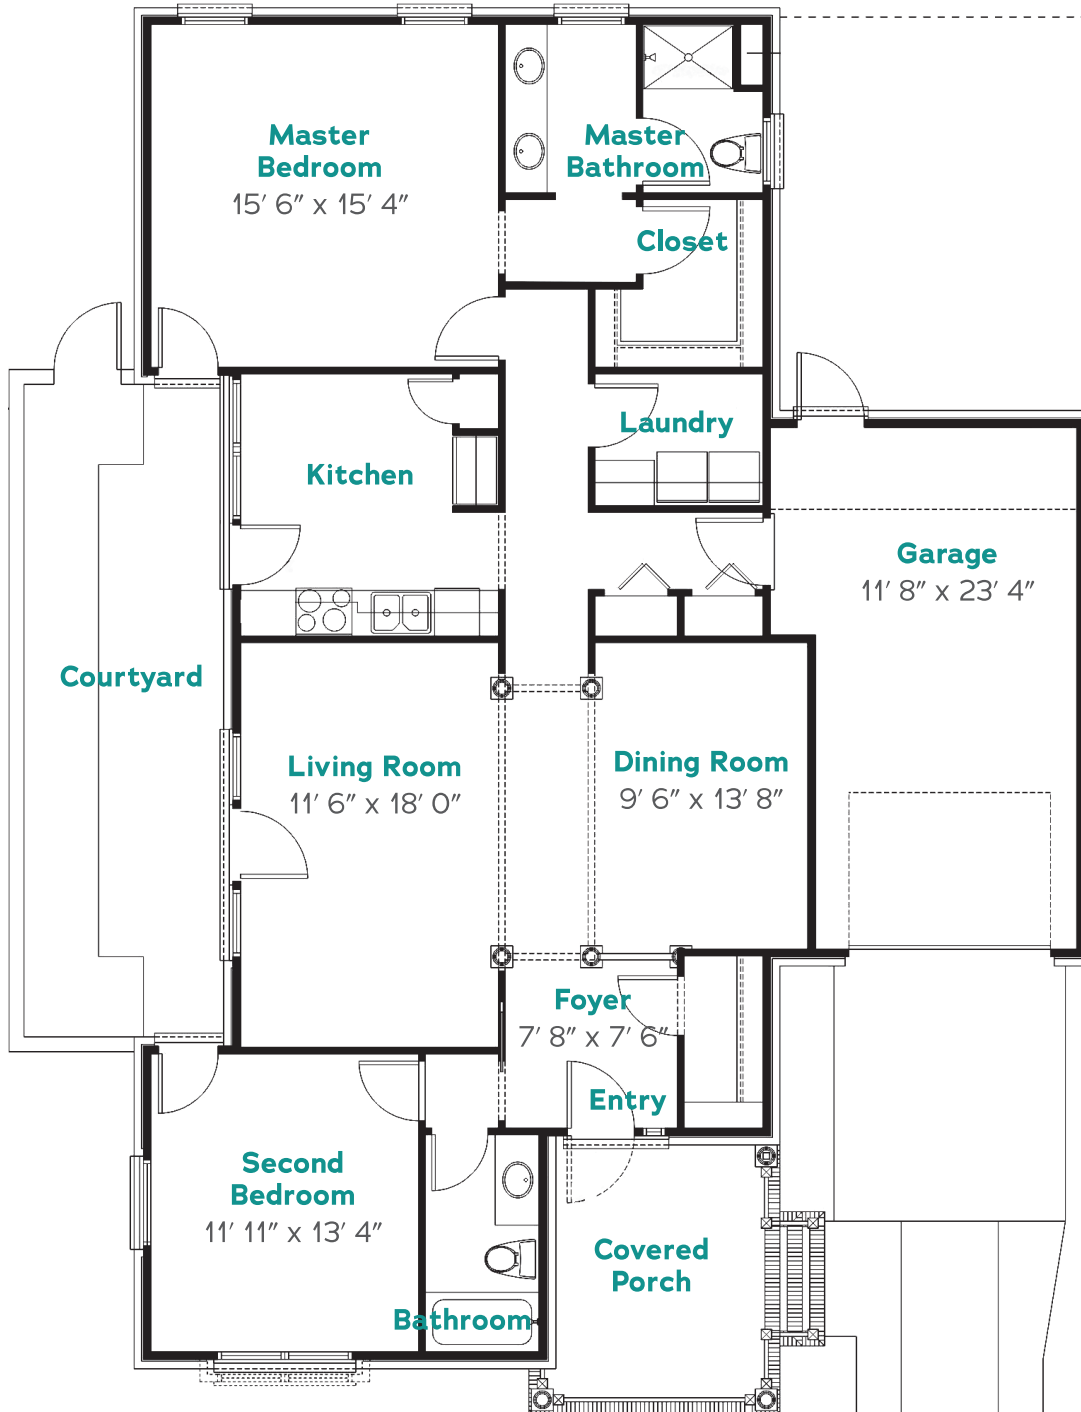

2 Bed / 2 Bath | 1,490 – 1,950 sq. ft.

Local (843) 216-2222 | *Toll-Free* (800) 940-7435 | frankeatseaside.org

Floor plans may vary slightly. Not drawn to scale.

2 Bed / 2 Bath | 1,490 – 1,950 sq. ft.

Local (843) 216-2222 | Toll-Free (800) 940-7435 | frankeatseaside.org

Floor plans may vary slightly. Not drawn to scale.