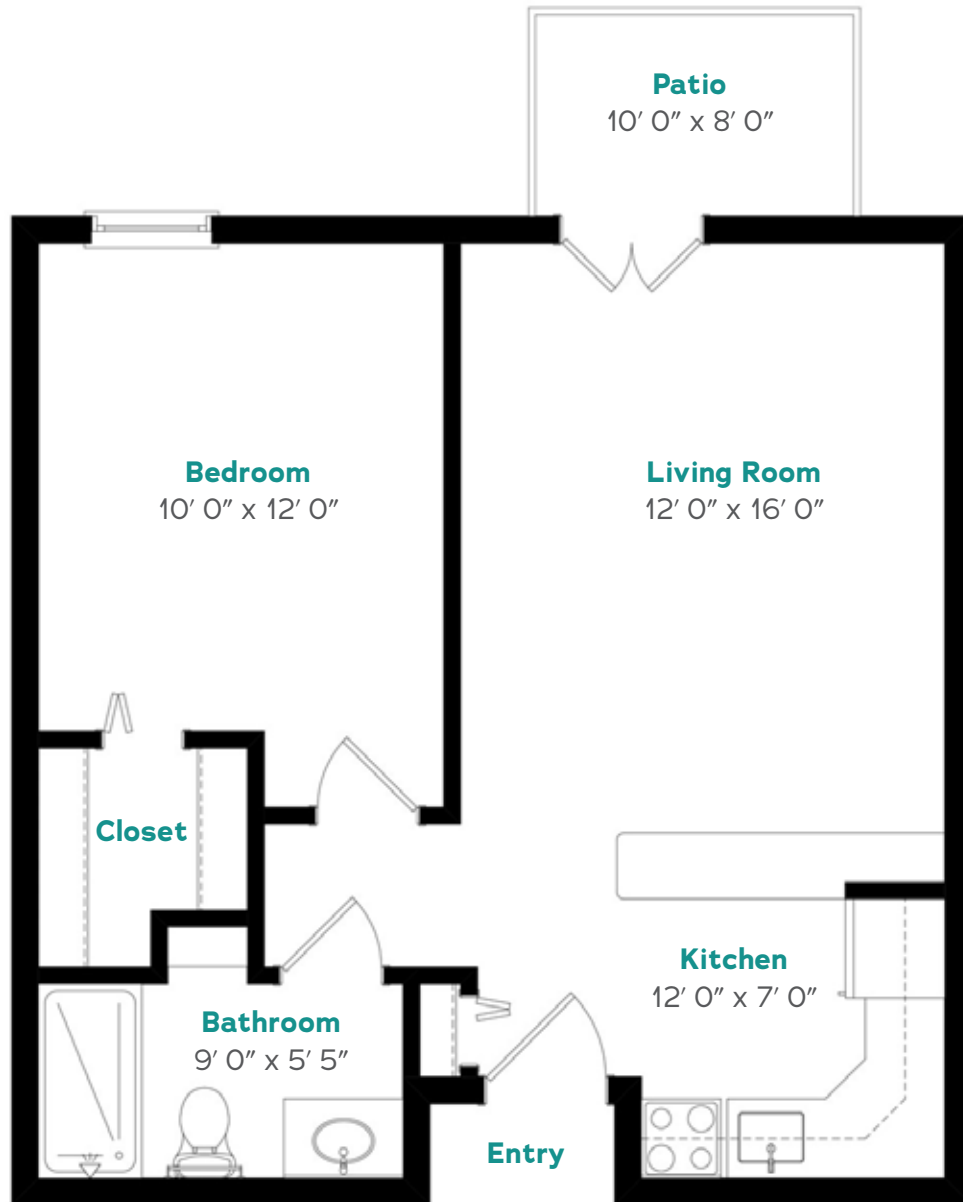

One-Bedroom Rental Apartment

1 Bed / 1 Bath | 520 sq. ft.

General (843) 856-4713 | frankeatseaside.org

Floor plans may vary slightly. Not drawn to scale.

One-Bedroom Rental Apartment

1 Bed / 1 Bath | 520 sq. ft.

General (843) 856-4713 | frankeatseaside.org

Floor plans may vary slightly. Not drawn to scale.