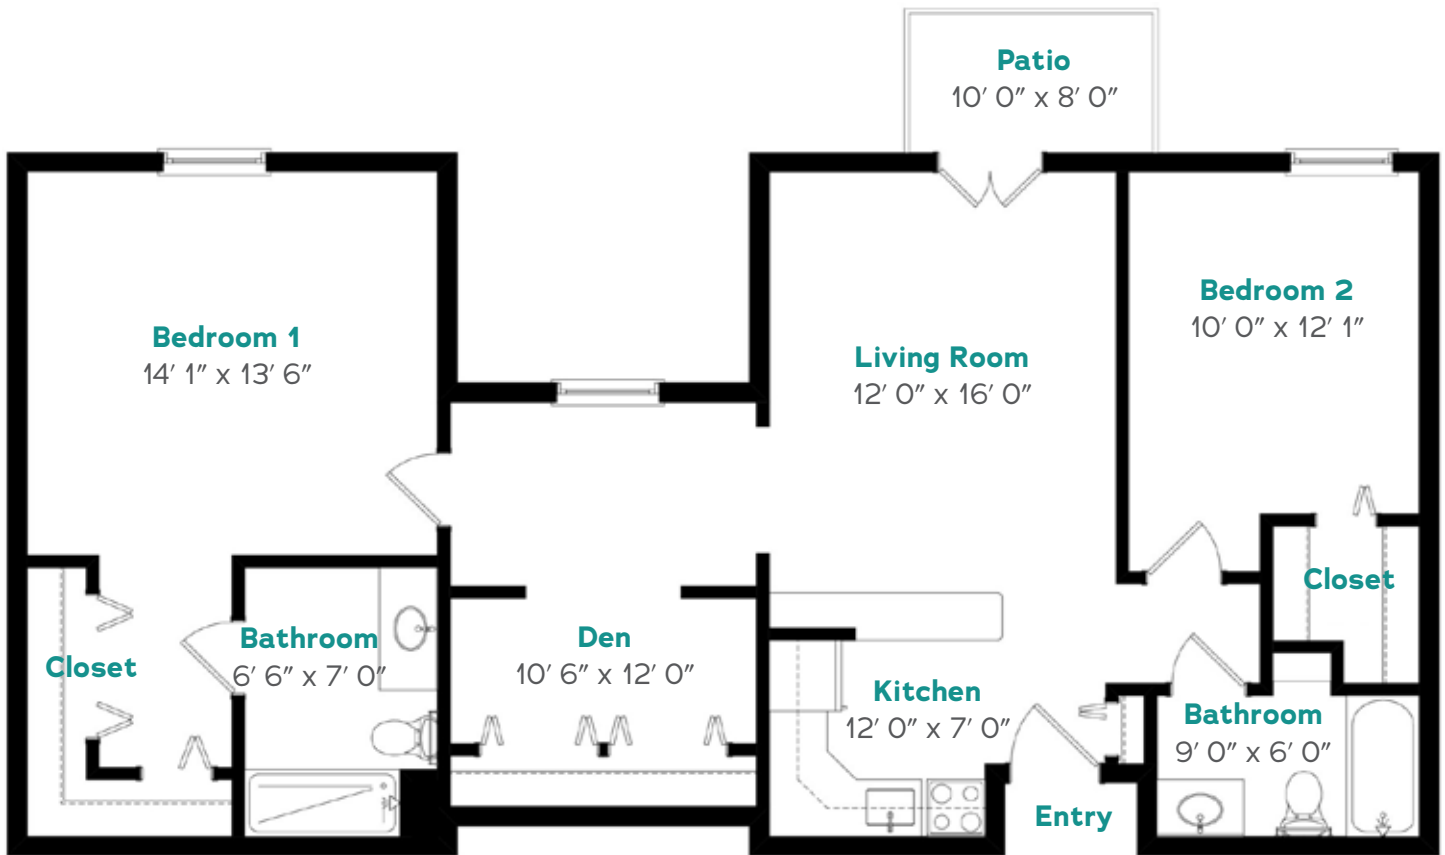

## Rental Apartment

2 Bed / 2 Bath | 945 sq. ft.

*General* (843) 856-4713 | [frankeatseaside.org](http://frankeatseaside.org)

*Floor plans may vary slightly. Not drawn to scale.*

# Two-Bedroom Deluxe w/ Den & Patio

## Rental Apartment

2 Bed / 2 Bath | 945 sq. ft.

General (843) 856-4713 | [frankeatseaside.org](http://frankeatseaside.org)

Floor plans may vary slightly. Not drawn to scale.