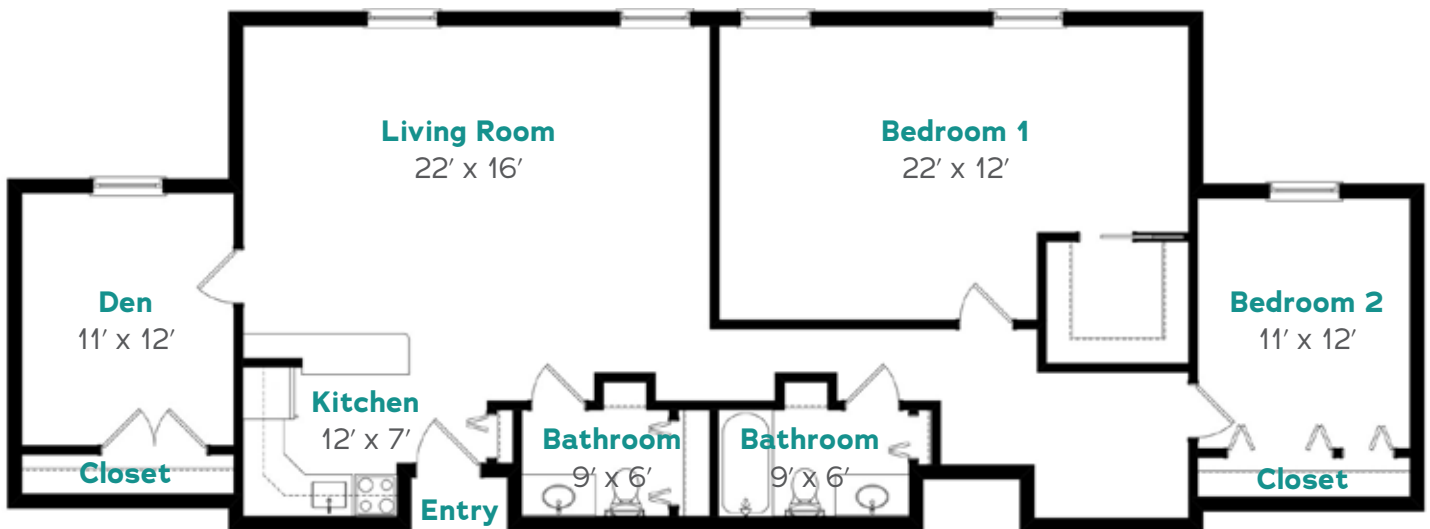

Two-Bedroom Premiere w/ Den

Rental Apartment

2 Bed / 1.5 Bath | 1,340 sq. ft.

General (843) 856-4713 | frankeatseaside.org

Floor plans may vary slightly. Not drawn to scale.

Two-Bedroom Premiere w/ Den Rental Apartment

2 Bed / 1.5 Bath | 1,340 sq. ft.

General (843) 856-4713 | frankeatseaside.org

Floor plans may vary slightly. Not drawn to scale.