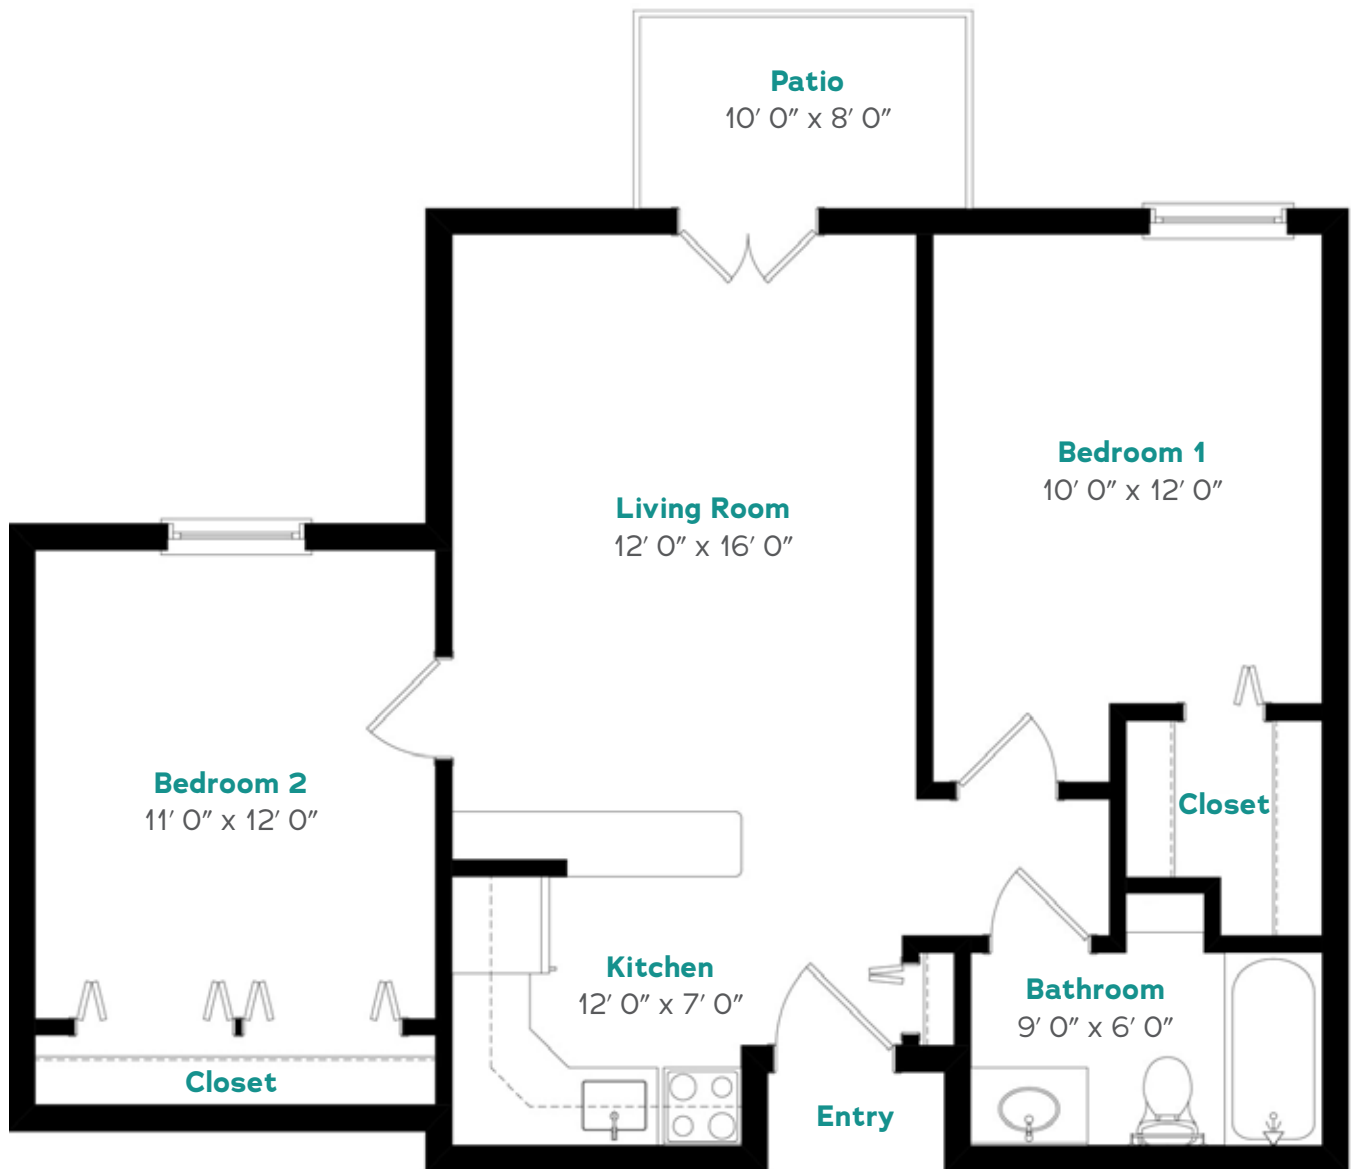

Two-Bedroom Rental Apartment

2 Bed / 1 Bath | 670 sq. ft.

General (843) 856-4713 | frankeatseaside.org

Floor plans may vary slightly. Not drawn to scale.

Two-Bedroom Rental Apartment

2 Bed / 1 Bath | 670 sq. ft.

General (843) 856-4713 | frankeatseaside.org

Floor plans may vary slightly. Not drawn to scale.